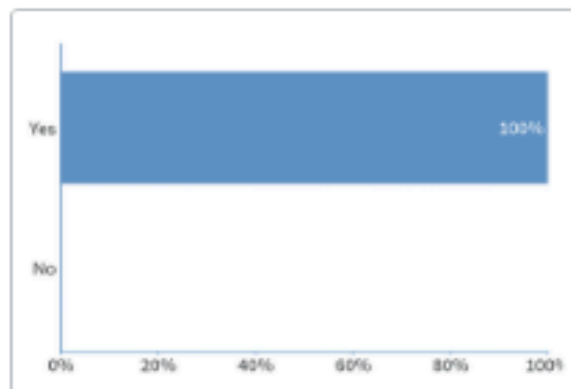

Did you hear information tonight that has better prepared you to vote?

[Rename](#)

Current run (last updated Jan 23, 2018 9:27am) [Update report](#)

1

Polls

42

Participants

42

Average responses

100%

Average engagement

Did you hear information tonight that has better prepared you to vote?

Response options

Yes

No

Count

42

0

Percentage

100%

0%

100%

Engagement

42

Responses